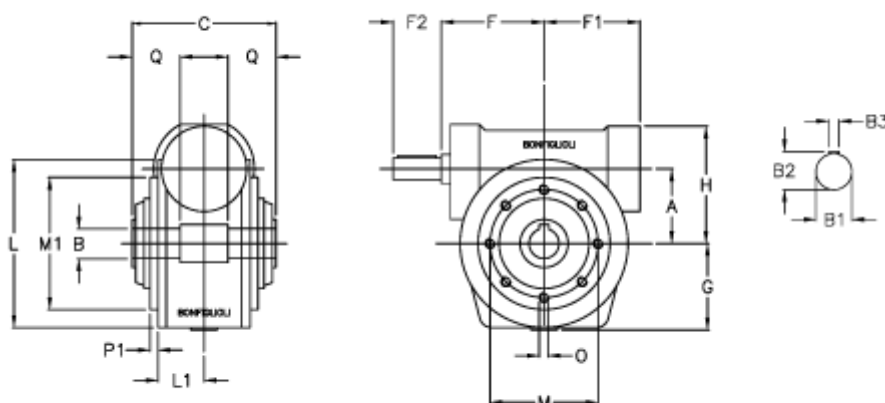

Article number: 3901049045700

Description: Worm gear with solid input shaft
VF 49P-45-HS

Measures

a	= 49.5	F1 = 63	O = M6x8
B	= 25	F2 = 40	P1 = 2.5
B1	= 16	g = 56	Q = 22.5
B2	= 18.0	H = 80	
B3	= 5	L = 107.5	
C	= 82	L1 = 36.8	
Description = VF 49P-xx-HS		m = 94	
F	= 65.0	M1 = 68	